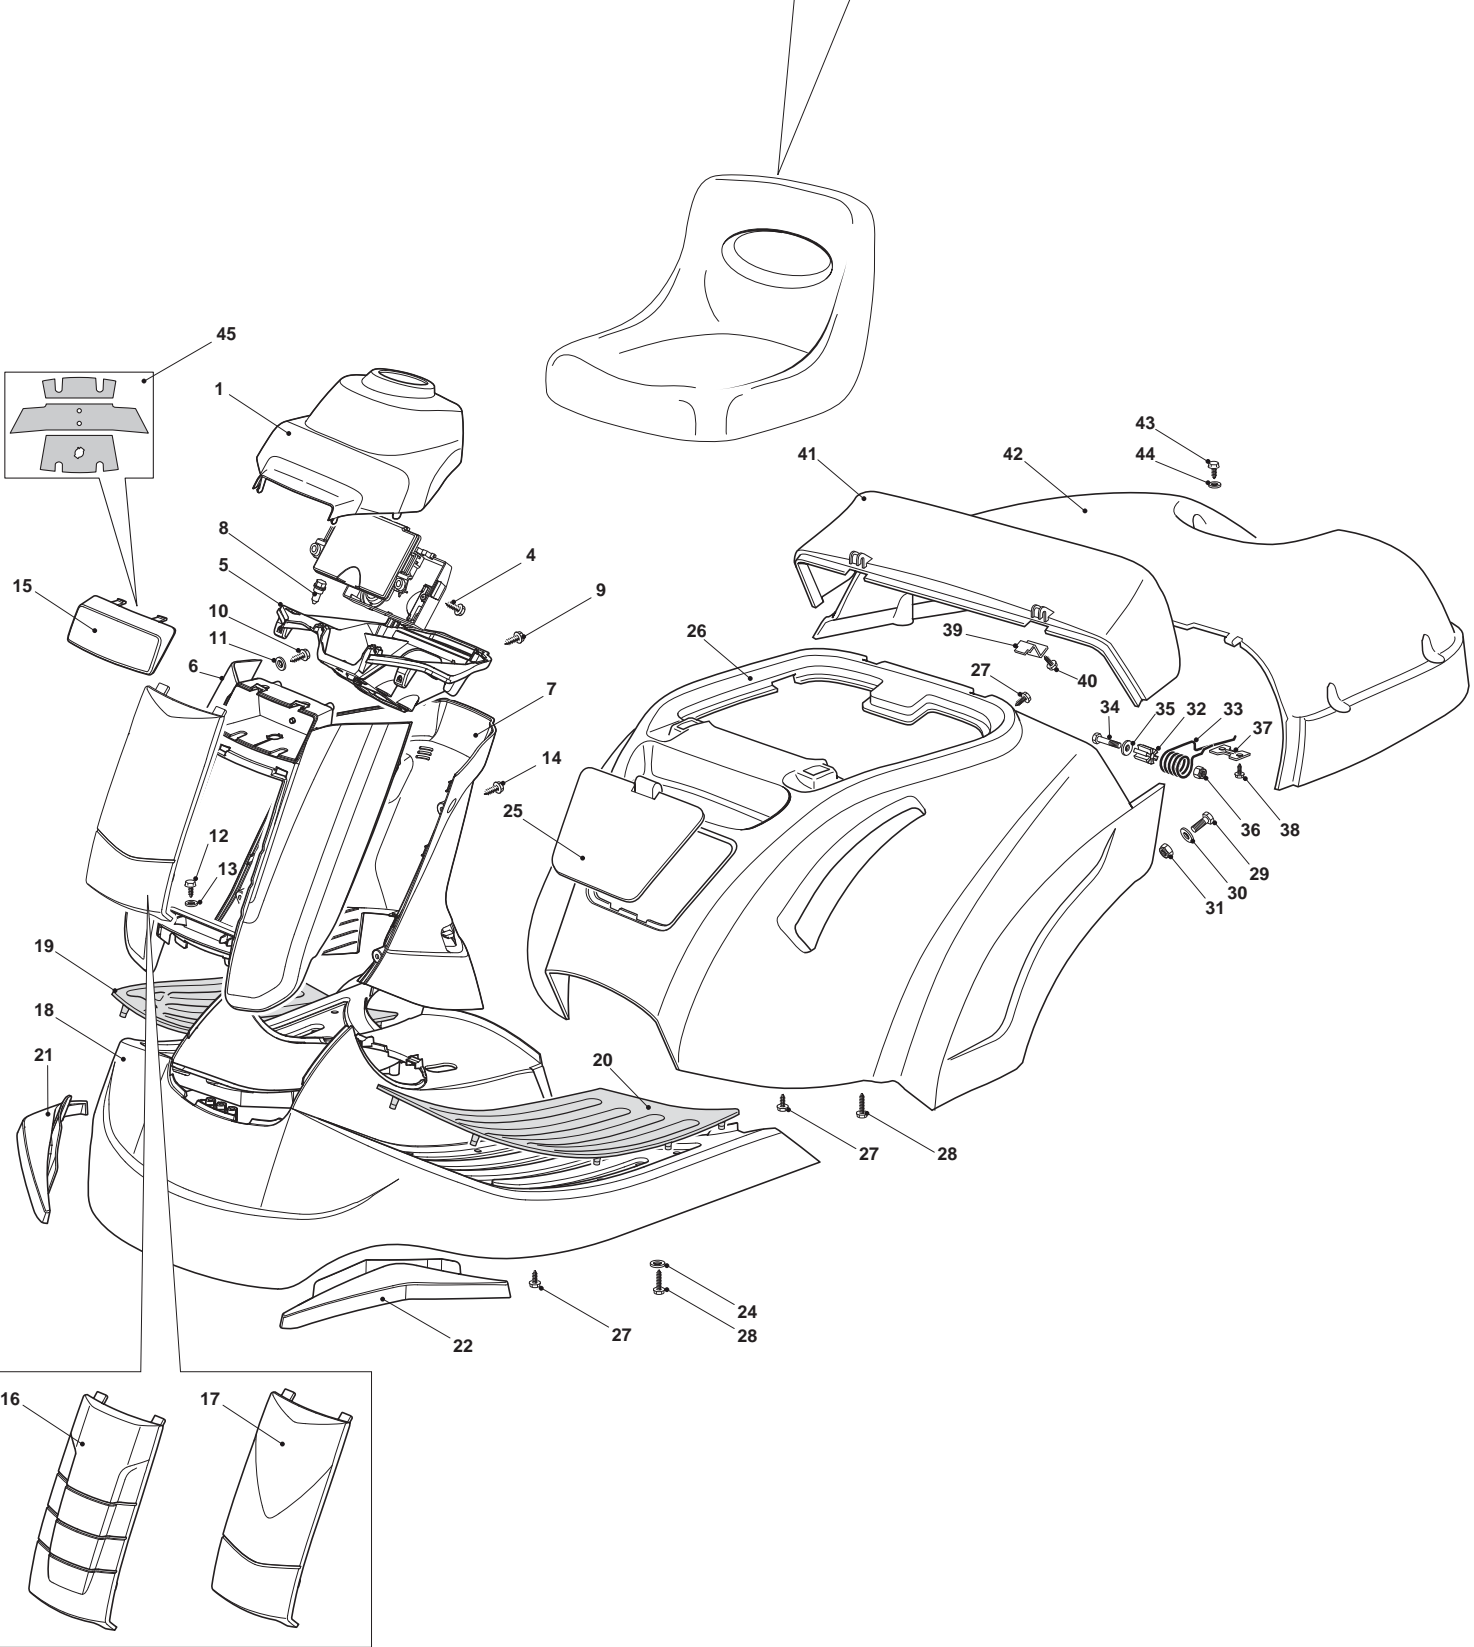

Body							
POS	CODE	Q.TY	DESCRIPTION	DESCRIZIONE	DESCRIPTION	BESCHREIBUNG	NOTES
1	327109533/0	1	Dashboard Cover Grey	Coperchio Cruscotto	Couvercle	Dashboard Cover Grey	
1	327109535/0	1	Dashboard Cover Grey	Coperchio Cruscotto	Couvercle	Dashboard Cover Grey	for Stiga Models
2	327600177/0	1	Card Protection	Protezione Scheda Elettronica	Protection Carte Electronique arriere	Platinenschutz	
3	327031500/0	1	Buzzer Sound Amplifier	Amplificatore Suono Buzzer	Buzzer	Buzzer Sound Amplifier	
4	112735403/0	2	Screw	Vite	Vis	Schraube	
5	327787084/0	1	Lights And Card Support	Supporto Scheda E Lampada	Card Support	Lights And Card Support	
6	327787079/0	1	Steering Column Protection, Yellow	Protezione Piantone Sterzo, Giallo	Protection Tube De Direction, Jaune	Lenkungsäule Schutz, Gelb	
6	327787083/0	1	Steering Column Protection, Red	Protezione Piantone Sterzo, Rosso	Protection Tube De Direction, Rouge	Lenkungsäule Schutz, Rot	
6	327787100/0	1	Steering Column Protection, White	Protezione Piantone Sterzo, Bianco	Protection Tube De Direction, Blanc	Lenkungsäule Schutz, Weiß	
6	327787102/0	1	Steering Column Protection, Orange	Protezione Piantone Sterzo, Arancione	Protection Tube De Direction, Orange	Lenkungsäule Schutz, Orange	
7	327787103/0	1	Rear Cover, Yellow	Protezione Posteriore, Giallo	Couvercle Arrier, Jaune	Hinterdeckel, Gelb	
7	327787082/0	1	Rear Cover, Red	Protezione Posteriore, Rosso	Couvercle Arrier, Rouge	Hinterdeckel, Rot	
7	327787099/0	1	Rear Cover, Grey	Protezione Posteriore, Grigio	Couvercle Arrier, Gris	Hinterdeckel, Grau	
7	327787101/0	1	Rear Cover, Orange	Protezione Posteriore, Arancione	Couvercle Arrier, Orange	Hinterdeckel, Orange	
8	125943010/0	4	Screw	Vite	Vis	Schraube	
9	112735403/0	2	Screw	Vite	Vis	Schraube	
10	112735403/0	2	Screw	Vite	Vis	Schraube	
11	112521331/0	2	Washer	Rosetta	Rondelle	Scheibe	
12	112735410/0	1	Screw	Vite	Vis	Schraube	
13	112521331/0	1	Washer	Rosetta	Rondelle	Scheibe	
14	112735403/0	4	Screw	Vite	Vis	Schraube	
15	325410913/0	1	Grill	Mascherina	Panneau	Maske	
15	325410919/0	1	Grill, Grey	Mascherina, Grigio	Panneau, Gris	Schutz, Grau	
16	327110545/0	1	Front Cover, Grey	Protezione Anteriore, Grigio	Couvercle Avant, Gris	Vorderdeckel, Grau	NCS8000N
17	327110477/0	1	Front Cover, Grey	Protezione Anteriore, Grigio	Couvercle Avant, Gris	Vorderdeckel, Grau	
17	327110475/0	1	Front Cover, Black	Protezione Anteriore, Nero	Couvercle Avant, Noir	Vorderdeckel, Schwarz	
18	327110350/2	1	Footboard Cover, Orange	Copertura Pedana, Arancio	Couvre Marchepied, Orange	Fussbrettdeckel, Orange	
18	327110358/1	1	Footboard Cover, Yellow	Copertura Pedana, Giallo	Couvre Marchepied, Jaune	Fussbrettdeckel, Gelb	
18	327110410/1	1	Footboard Cover, Grey	Copertura Pedana, Grigio	Couvre Marchepied, Gris	Fussbrettdeckel, Grau	
18	327110472/1	1	Footboard Cover, White	Copertura Pedana, Bianco	Couvre Marchepied, Blanc	Fussbrettdeckel, Weiß	
18	327110300/5	1	Footboard Cover, Red	Copertura Pedana, Rosso	Couvre Marchepied, Rouge	Fussbrettdeckel, Rot	
19	127110304/0	1	Right Footboard Cover	Copripedana Destra	Couvre Marchepied Droit	Rechte Fussbrettdeckel	
20	127110305/0	1	Left Footboard Cover	Copripedana Sinistra	Couvre Marchepied Gauche	Linke Fussbrettdeckel	
21	327110502/0	1	Black Wheels Cover, Left	Copertura Ruote Nero, Sinistra	Couvre Roues Noir, Gauche	Radenkappe Schwarz, Linke	
22	327110501/0	1	Black Wheels Cover, Right	Copertura Ruote Nero, Destra	Couvre Roues Noir, Droite	Radenkappe Schwarz, Rechte	
24	112523040/0	4	Washer	Rondella	Rondelle	Scheibe	
25	127109516/0	1	Front Cover Yellow	Coperchio Anteriore Giallo	Couvercle Avant Jaune	Deckel Gelb	
25	327109501/1	1	Hub Cap Red	Coprizzo Rosso	Couvre-Moyeu Rouge	Radkappe Rot	
25	327109530/0	1	Front Cover White	Coperchio Anteriore Bianco	Couvercle Avant Blanc	Deckel Weiß	
25	327109515/1	1	Front Cover Orange	Coperchio Anteriore Arancione	Couvercle Avant Orange	Deckel Dunkelorange	
26	384110136/2	1	Yellow Wheels Cover	Copertura Ruote Giallo	Couvre Roues Jaune	Radenkappe Gelb	
26	384110107/4	1	Red Wheels Cover	Copertura Ruote Rosso	Couvre Roues Rouge	Radenkappe Rot	
26	384110169/1	1	White Wheels Cover	Copertura Ruote Bianco	Couvre Roues Blanc	Radenkappe Weiß