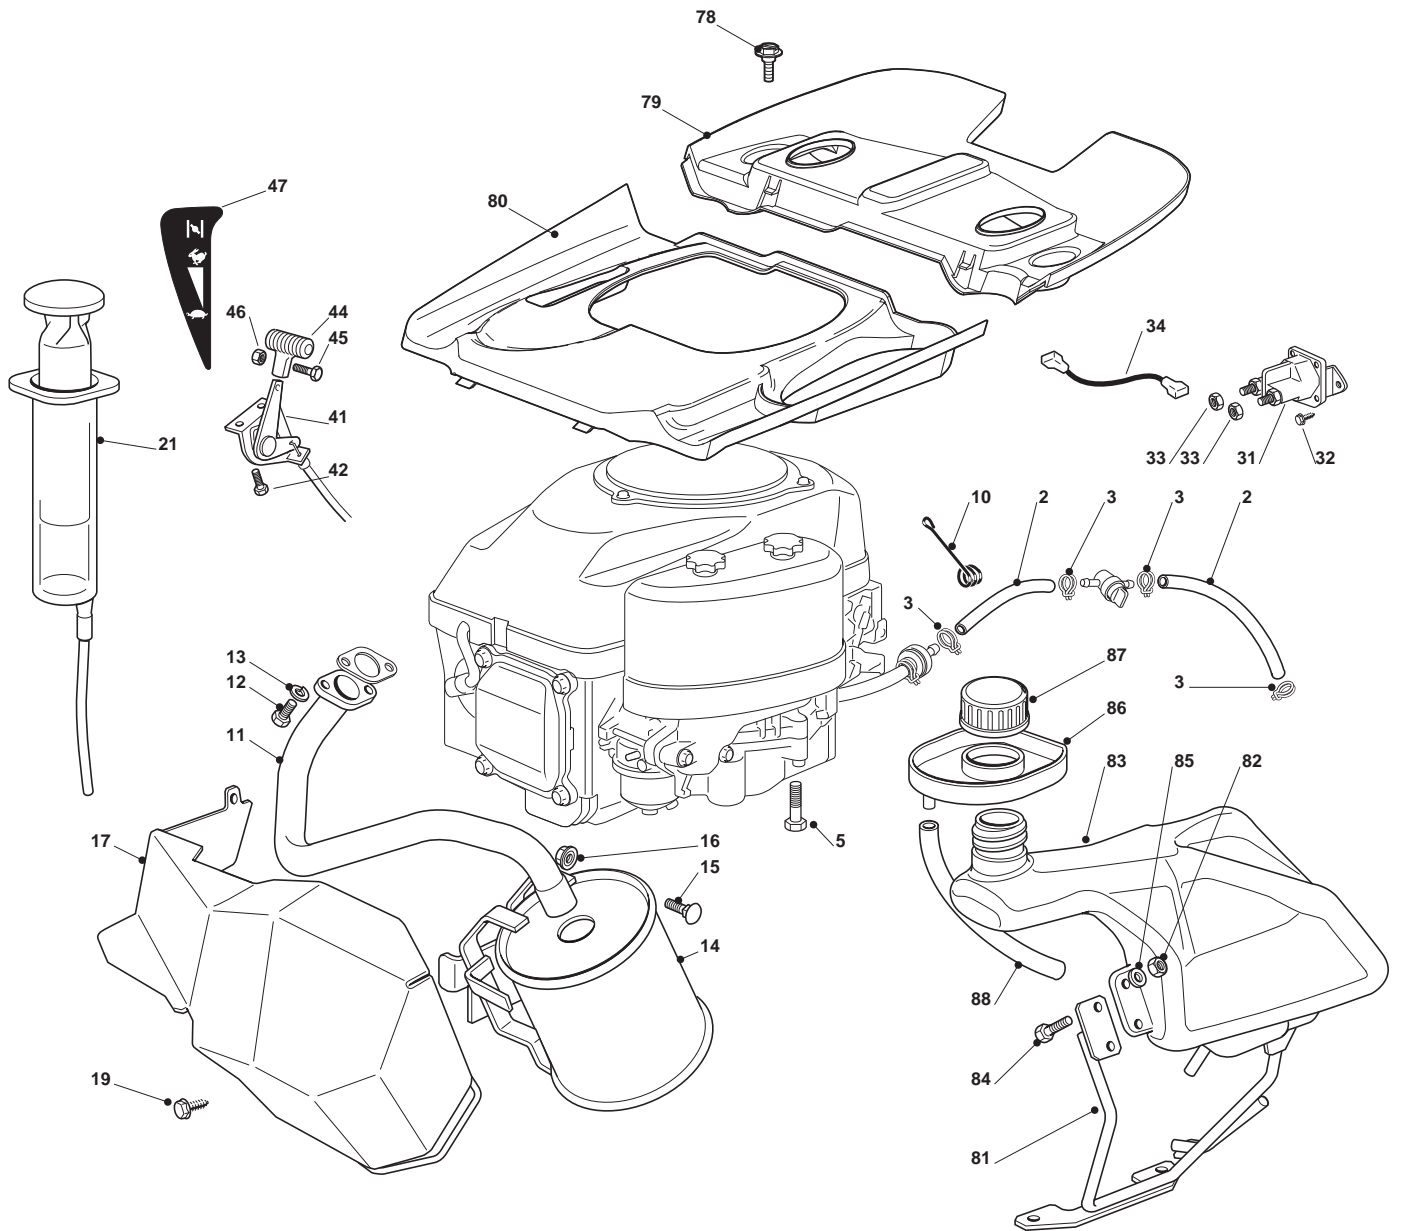

Engine - GGP							
POS	CODE	Q.TY	DESCRIPTION	DESCRIZIONE	DESCRIPTION	BESCHREIBUNG	NOTES
2	325869035/1	2	Connecting Tube	Tubo Collegamento	Tube De Connexion	Verbindungsrohr	
3	118375051/1	4	Fair Led	Fascetta	Fixation De Cable	Kabelbefestigung	
5	112735108/1	4	Screw	Vite	Vis	Schraube	
10	125430239/1	1	Spring	Molla	Ressort	Feder	
11	118738240/0	1	Exhaust Connection	Raccordo Scarico	Connexion Echappement	Auspuffanschluss	
12	112737450/0	2	Screw	Vite	Vis	Schraube	
13	112583500/0	2	Grower	Grower	Grower	Grower	
14	118716133/0	1	Muffler	Silenziatore	Silencieux	Schalldämpfer	
15	112815210/0	2	Screw	Vite	Vis	Schraube	
16	112292102/0	2	Nut	Dado	Ecrou	Mutter	
17	384598093/0	1	Muffler Protection	Protezione Silenziatore	Protection Silencieux	Auspuffschutz	
19	112729601/1	2	Screw	Vite	Vis	Schraube	
21	118718000/0	1	Oil Emptying Syringe	Oil Emptying Syringe	Oil Emptying Syringe	Oil Emptying Syringe	
31	118736110/0	1	Starter Relay	Relé Avviamento	Relais D'Allumage	Anlassrelais	
32	112735110/0	2	Screw	Vite	Vis	Schraube	
33	112360352/0	2	Nut	Dado	Ecrou	Mutter	
34	127065050/0	1	Cable	Cavo Batteria Solenoide	Cables	Kabel	
41	184000250/1	1	Accelerator	Acceleratore	Câble Accélérateur	Gas Zug	
42	125943012/0	2	Screw	Vite	Vis	Schraube	
44	125394501/0	1	Knob	Manopolina	Poignee	Knopf	
45	112726389/0	1	Screw	Vite	Vis	Schraube	
46	112290800/0	1	Nut	Dado	Ecrou	Mutter	
47	114357425/1	1	Label	Etichetta	Etiquette daccélérateur	Etikett	
78	125943010/0	2	Screw	Vite	Vis	Schraube	
79	327110515/0	1	Black Seat Switch Cover	Copertura Micro	Couvre	Black Seat Switch Cover	
80	327110505/0	1	Engine Cover	Copertura Motore	Couvre Moteur	Motorkappe	
81	384783049/0	1	Support	Supporto	Support	Halter	
82	112154510/0	3	Nut	Dado	Écrou	Mutter	
83	327733007/0	1	Tank	Serbatoio	Reservoir	Tank	
84	112791400/0	3	Screw	Vite	Vis	Schraube	
85	112521331/0	3	Washer	Rosetta	Rondelle	Scheibe	
86	327600061/2	1	Guard	Protezione Benzina	Protection	Schutz	
87	125795000/1	1	Fuel Cap	Tappo Serbatoio	Bouchon Reservoir	Tank Einfüllstopfen	
88	325869014/1	1	Fuel Tube	Tubo Carburante	Tube Essence	Kraftstoffschlauch