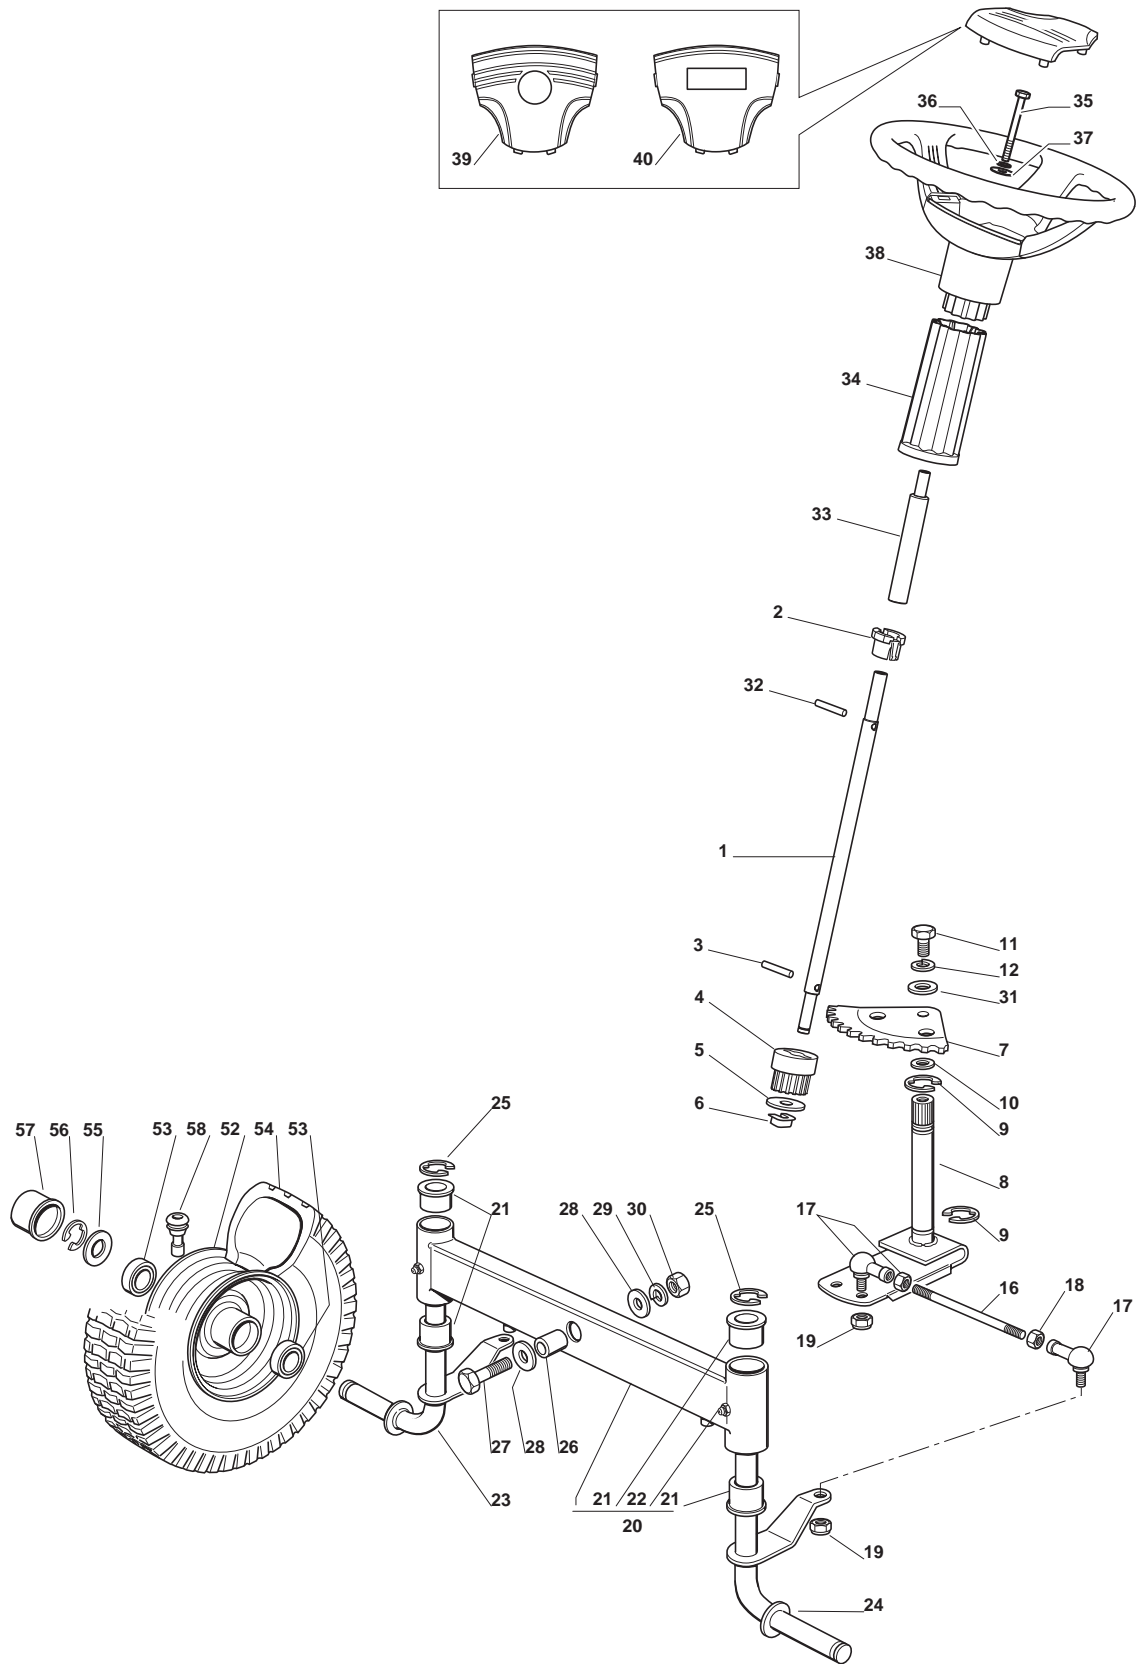

Steering							
POS	CODE	Q.TY	DESCRIPTION	DESCRIZIONE	DESCRIPTION	BESCHREIBUNG	NOTES
1	127520053/0	1	Steering Column	Piantone Sterzo	Couvre Tube De Direction	Lenksäule	
2	325038004/0	1	Bush	Boccola	Douille	Büchse	
3	112622650/0	1	Pin	Spina	Goupille	Stift	
4	127570050/0	1	Pinion	Pignone	Pignon	Ritzel	
5	112521370/0	1	Washer	Rondella	Rondelle	Scheibe	
6	112436030/0	1	Plate	Piastrina	Plaque	Platte	
7	384735551/0	1	Steering Sector	Settore Sterzo	Secteur Direction	Lenkkranz	
8	384000501/0	1	Shaft	Albero Sterzo	Arbre	Welle	
9	112001000/0	2	Benzing Ring	Anello Benzing	Anneau Benzing	Ring Benzing	
10	112520031/0	2	Washer	Rondella	Rondelle	Scheibe	
11	112793102/0	1	Screw	Vite	Vis	Schraube	
12	112583500/0	1	Grower	Grower	Grower	Grower	
16	127840050/0	2	Tie Rod	Tirante Colleg. Fuselli	Tirant	Spannstange	
17	122746609/0	4	Joint	Snodo	Joint	Gelenk	
18	112295201/0	2	Nut	Dado	Ecrou	Mutter	
19	112156602/0	4	Nut	Dado	Écrou	Mutter	
20	184034057/0	1	Complete Forecarriage Equalizer Ass.Y	Complete Forecarriage Equalizer Ass.Y	Complete Forecarriage Equalizer Ass.Y	Complete Forecarriage Equalizer Ass.Y	
21	125034002/1	4	Bush	Boccola	Douille	Büchse	
22	112379511/0	2	Grease Dispenser	Ingrassatore	Graisseur	Fettbüchse	
23	384230401/0	1	Right Stub Axle	Fusello Destro	Fuseau Droit	Rechter Achsschenkel	
24	384230403/0	1	Left Stub Axle	Fusello Sinistro	Fuseau Gauche	Linker Achsschenkel	
25	112001000/0	2	Benzing Ring	Anello Benzing	Anneau Benzing	Ring Benzing	
26	125160016/0	1	Equalizer Spacer	Distanziale	Entretoise	Entfernungsstück	
27	112692695/0	1	Screw	Vite	Vis	Schraube	
28	112523100/0	2	Washer	Rondella	Rondelle	Scheibe	
29	112587100/0	1	Grower	Grower	Grower	Grower	
30	112295300/0	1	Nut	Dado	Ecrou	Mutter	
31	112521350/0	1	Washer	Rondella	Rondelle	Scheibe	
32	112620300/0	1	Pin	Spina	Ressort	Stift	
33	127160060/0	1	Extension column	Prolunga piantone	colonne d'extension	Erweiterung Spalte	
34	325785419/0	1	Steering Wheel Support	Supporto Volante	Support Volant	Lenkrad Halter	
35	127840055/0	1	Screw	Vite	Vis	Schraube	
36	112540260/0	1	Grower	Grower	Grower	Federring	
37	112523070/0	1	Washer	Rondella	Rondelle	Scheibe	
38	325961220/0	1	Steering Wheel	Volante	Support Volant	Lenkrad Halter	
39	325580503/0	1	Steering Plate	Placca Volante	Plaque Volant	Lenkradplatte	Round Plate
40	325580504/0	1	Steering Plate	Placca Volante	Plaque Volant	Lenkradplatte	Square Plate
52	184044007/0	2	Rimm	Cerchio Ruota	Bandage Roue	Vorderrad Felger	
53	125122200/2	4	Bearing	Cuscinetto	Roulement	Lager	
54	127590050/0	2	Tyre	Pneumatico	Pneu Avant (Deli)	Reifen	
55	125670005/1	2	Washer	Rosetta	Rondelle	Scheibe	
56	112001000/0	2	Benzing Ring	Anello Benzing	Anneau Benzing	Ring Benzing	
57	122110230/0	2	Hub Cover	Coprizzo	Couvre Moyeu	Nabendeckel	
58	125950000/0	2	Valve	Valvola	Soupape	Ventil